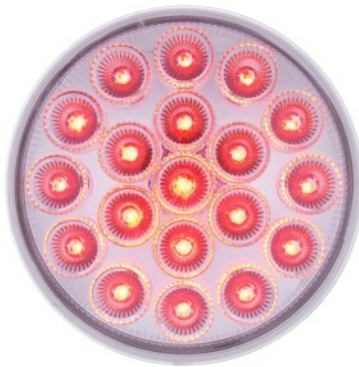

Item No. 36722
19 LED 4" Round Double Fury Light (Stop, Turn, Tail) With Warning Light - Red & Amber LED/Clear Lens

MSRP: $ 29.59
OEM No. :

Item No. 36723
13 LED 6" Oval Double Fury Light (Stop, Turn & Tail) With Warning Light - Red & Amber LED/Clear Lens

MSRP: $ 25.49
OEM No. :