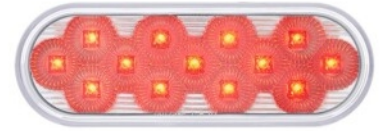

Item No. 36723
13 LED 6" Oval Double Fury Light (Stop, Turn & Tail) With Warning Light - Red & Amber LED/Clear Lens

MSRP: $ 25.49
OEM No. :