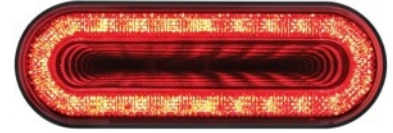

Item No. 36656

24 LED 6" Oval Mirage Light (Stop, Turn & Tail) - Red LED/Red Lens

MSRP: $ 22.99

OEM No. :