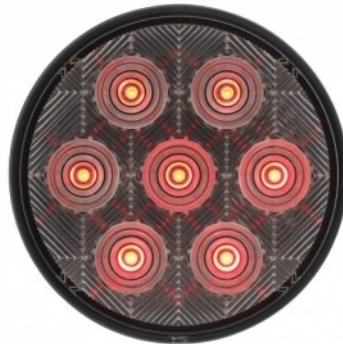

Item No. 39118
7 LED 4" Round Competition Series Light (Stop, Turn & Tail) - Red LED/Clear Lens

MSRP: $ 12.59
OEM No. :