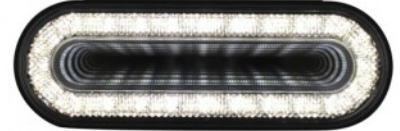

# International Truck Sell Sheet June 2023

**Item No. 37008**  
21 LED 4" GloLight (Back-Up)

MSRP: \$ 36.99  
OEM No. :

**Item No. 37009**  
22 LED 6" Oval GloLight (Back-Up)

MSRP: \$ 36.99  
OEM No. :

**Item No. 36837**  
24 LED 6" Oval Mirage Light (Back-Up)